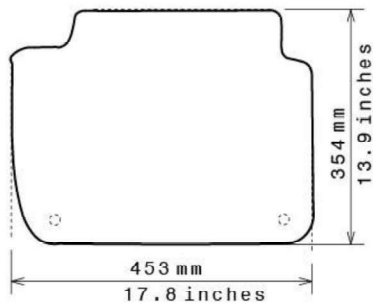

Spaghetti® Floor Mats by
NICOMAN

Best Mats for Your Car, Home & Business!

Photo for illustration purposes only.

Fitment Specifications

Make / Brand	BMW
Model / Type	3 Series
Gen / MK Code	E46
Model Year	1998-2005
Body Type	Saloon/Touring
Non-Slip Type	GECKO
SKU	C 5014

Please check shape/size matches floorpan

LEFT Hand Drive

SCALE: 1/10

Set of 4

Remarks