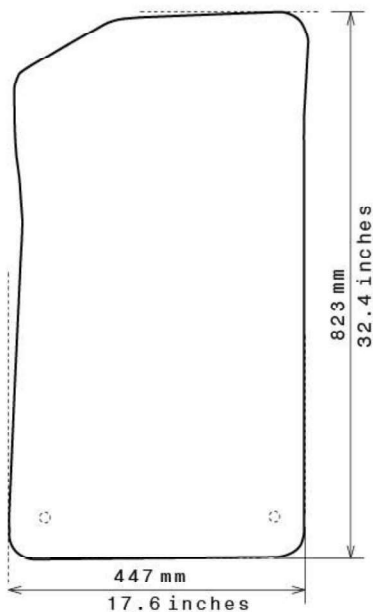

Spaghetti® Floor Mats by
NICOMAN

Best Mats for Your Car, Home & Business!

Photo for illustration purposes only.

Fitment Specifications

Make / Brand	BMW
Model / Type	3 Series
Gen / MK Code	E46
Model Year	1998-2005
Body Type	Saloon/Touring
Non-Slip Type	GECKO
SKU	C 5014

Please check shape/size matches floorpan

LEFT Hand Drive

SCALE: 1/10

Set of 4

Remarks