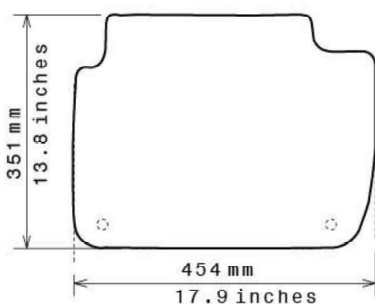

Spaghetti® Floor Mats by
NICOMAN

Best Mats for Your Car, Home & Business!

Photo for illustration purposes only.

Fitment Specifications

Make / Brand	BMW
Model / Type	3 Series
Gen / MK Code	E46
Model Year	1998-2005
Body Type	Saloon/Touring
Non-Slip Type	GECKO
SKU	C 5014

Please check shape/size matches floorpan

LEFT Hand Drive

SCALE: 1/10

Set of 4

Remarks