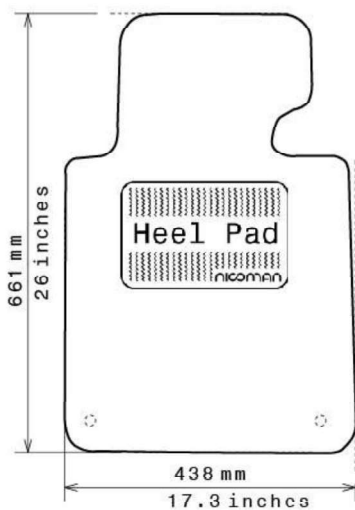

Spaghetti® Floor Mats by
NICOMAN

Best Mats for Your Car, Home & Business!

Photo for illustration purposes only.

Fitment Specifications

Make / Brand	BMW
Model / Type	3 Series
Gen / MK Code	E46
Model Year	1998-2005
Body Type	Saloon/Touring
Non-Slip Type	GECKO
SKU	C 5014

Please check shape/size matches floorpan

LEFT Hand Drive

SCALE: 1/10

Set of 4

Remarks